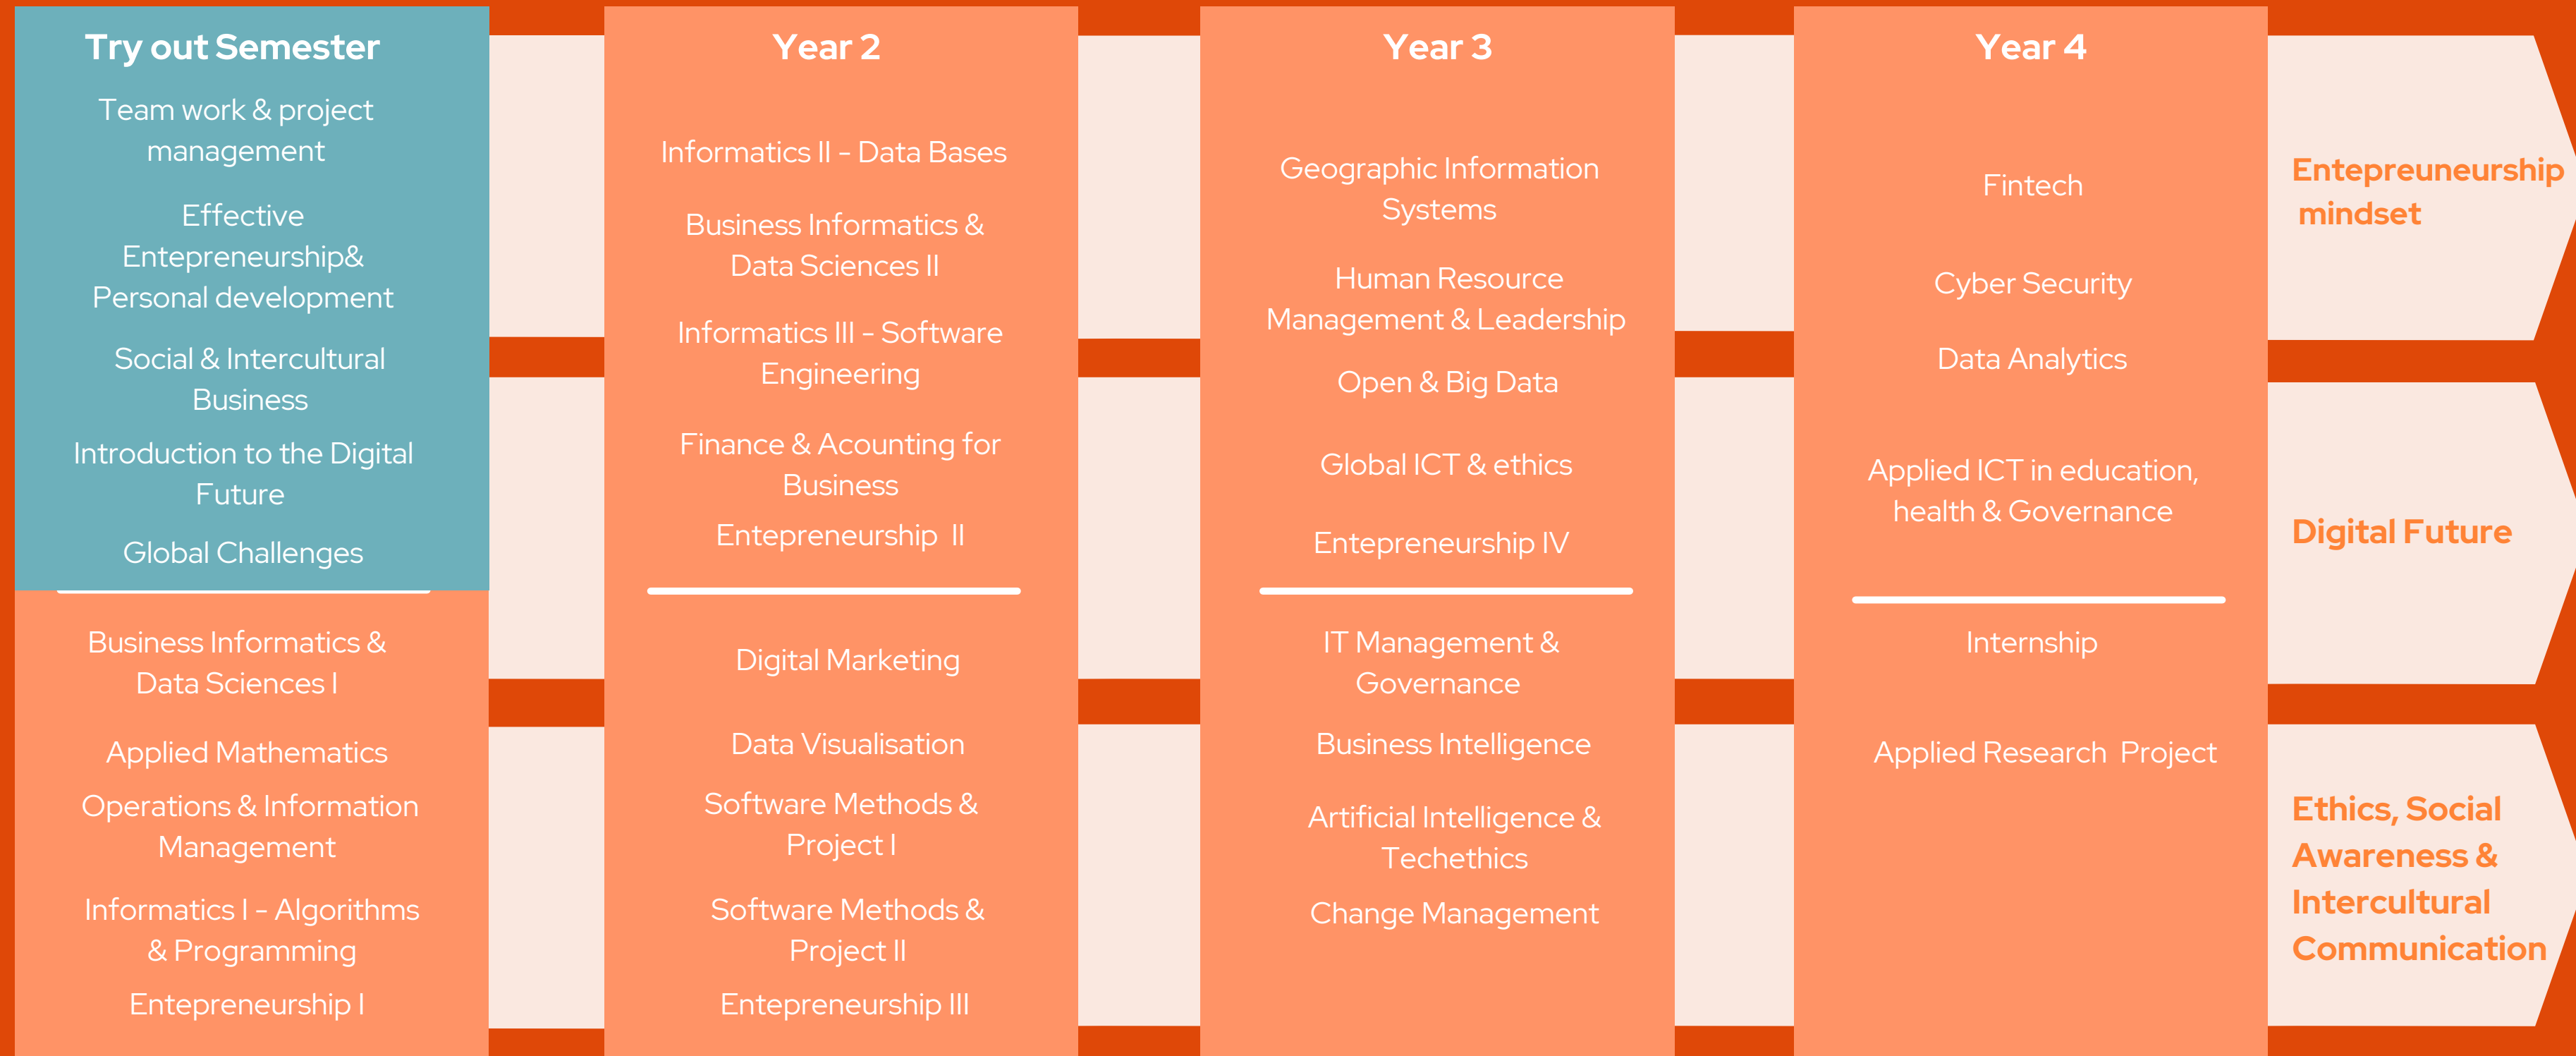

Haarlem Campus: Business Informatics & Data Sciences

Haarlem Campus is a collaboration of SRH & Global School for Entrepreneurship

Global School for Entrepreneurship